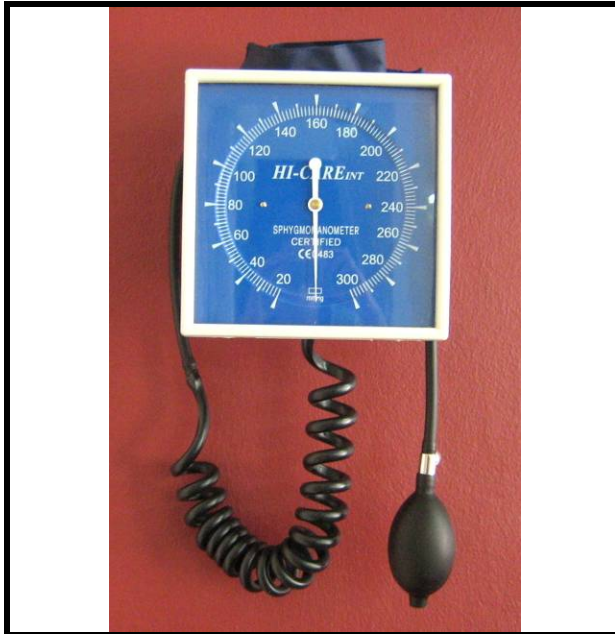

BP METER ANEROID WALL SQUARE FACE SWIVEL

CODE : BPAWMSQSW

Specifications:

- Square shaped 14cm diameter dial
- Manometer with horizontal swivel
- Aneroid gauge calibrated from 0mmHg to 300mmHg
- Navy blue washable adult size nylon cuff with D-ring
- 2-tube adult size cuff and bladder
- Standard latex bulb and inflation valve with spring
- PVC coiled tubing

Packing Details:

Single Unit – 1 complete set in cardboard box
(165mm x 195mm x 175mm), 960g

Quality Approvals:

CE
ISO